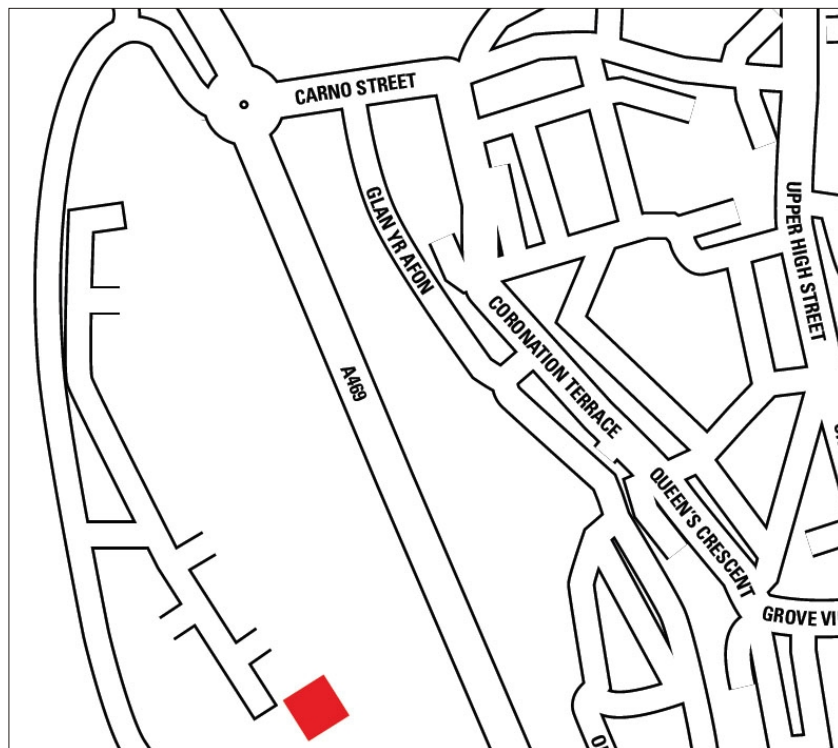

RHYMNEY

**The Military Preparation College
Unit 6 Heads of the Valleys Ind. Est.
Rhymney
NP22 5RL**