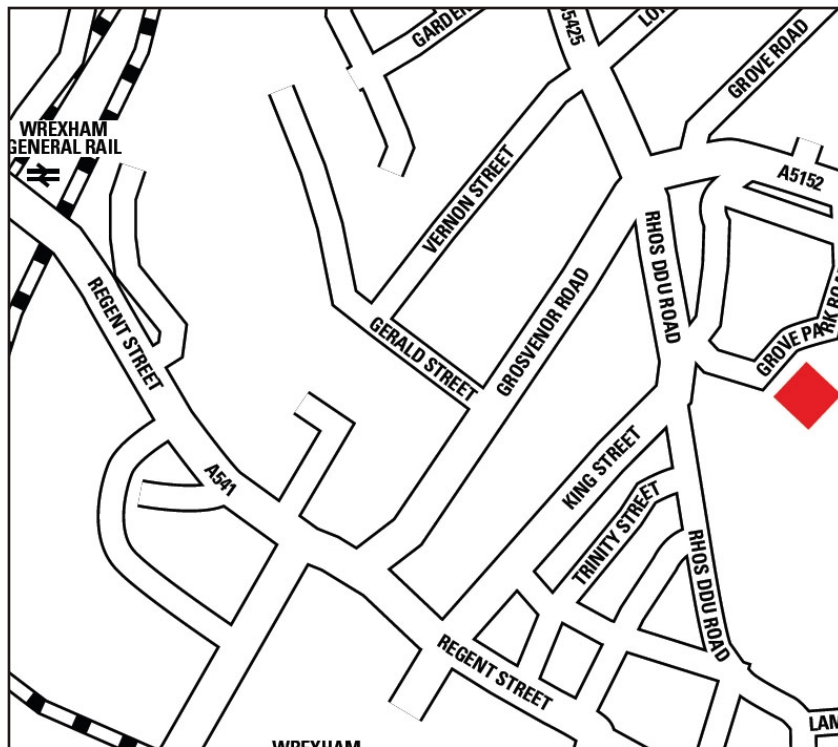

WREXHAM

**The Military Preparation College
9 Grove Park Road
Wrexham
LL12 7AA**